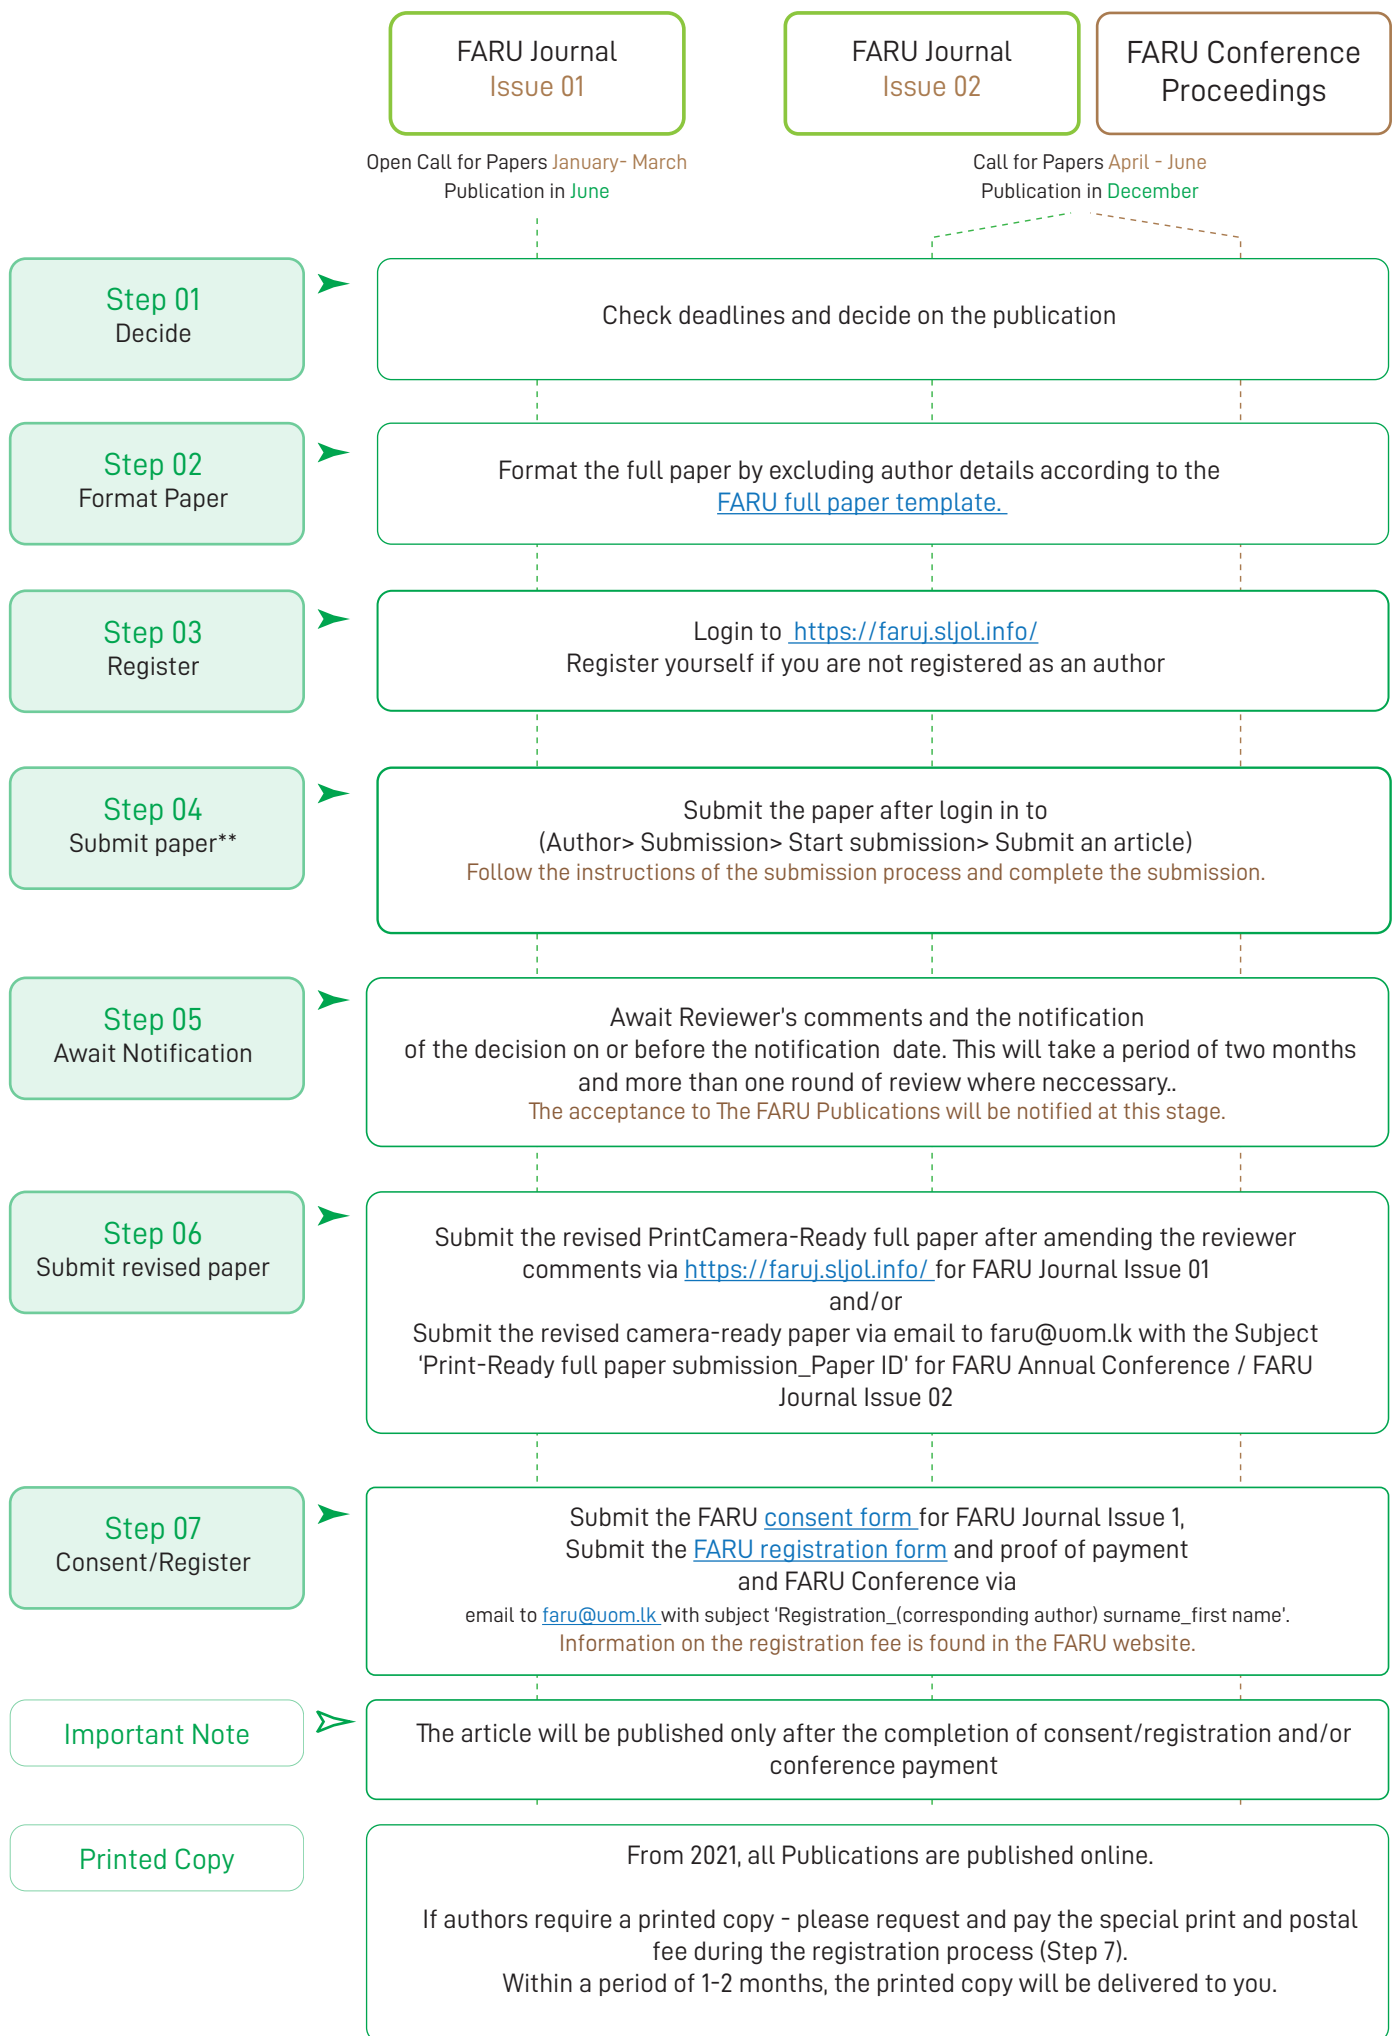

How to Submit Full Paper to FARU Publications

**Submissions are accepted via SLOJL Portal for FARU Journal Issue 01 and via email to faru@uom.lk for FARU Annual Conference/ FARU Journal Issue 02

Papers submitted to be either in MS Word or PDF format. Additionally, authors need to complete and email the Full paper submission form to include author details.